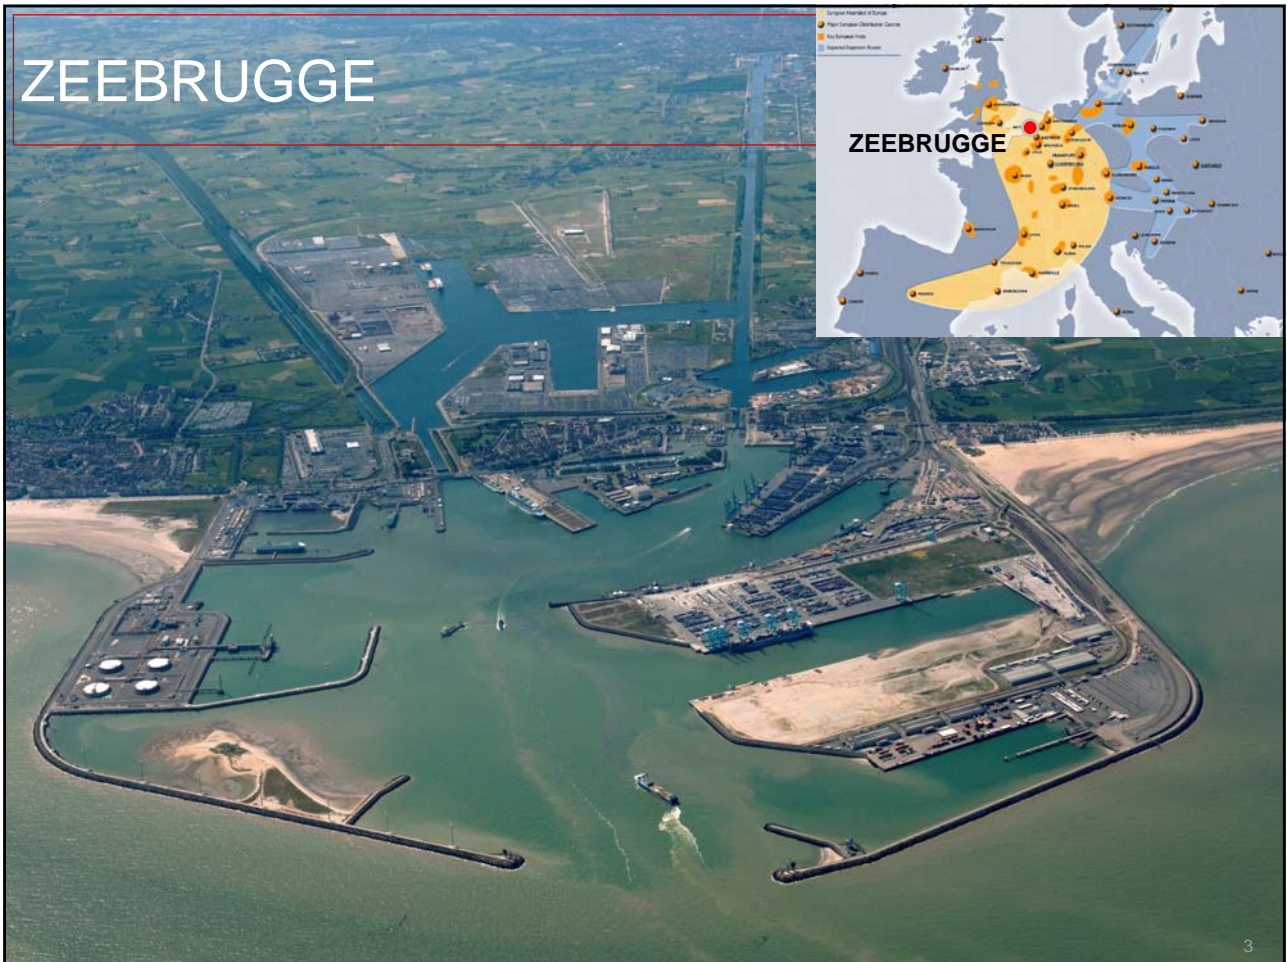

**PORT OF ZEEBRUGGE
YOUR LOGISTIC GATEWAY TO EUROPE**

**Joachim Coens
Chairman – Managing Director
Tianjin, 15th March 2011**

Logistics through Zeebrugge.

Market coverage

Zeebrugge : your logistic gateway