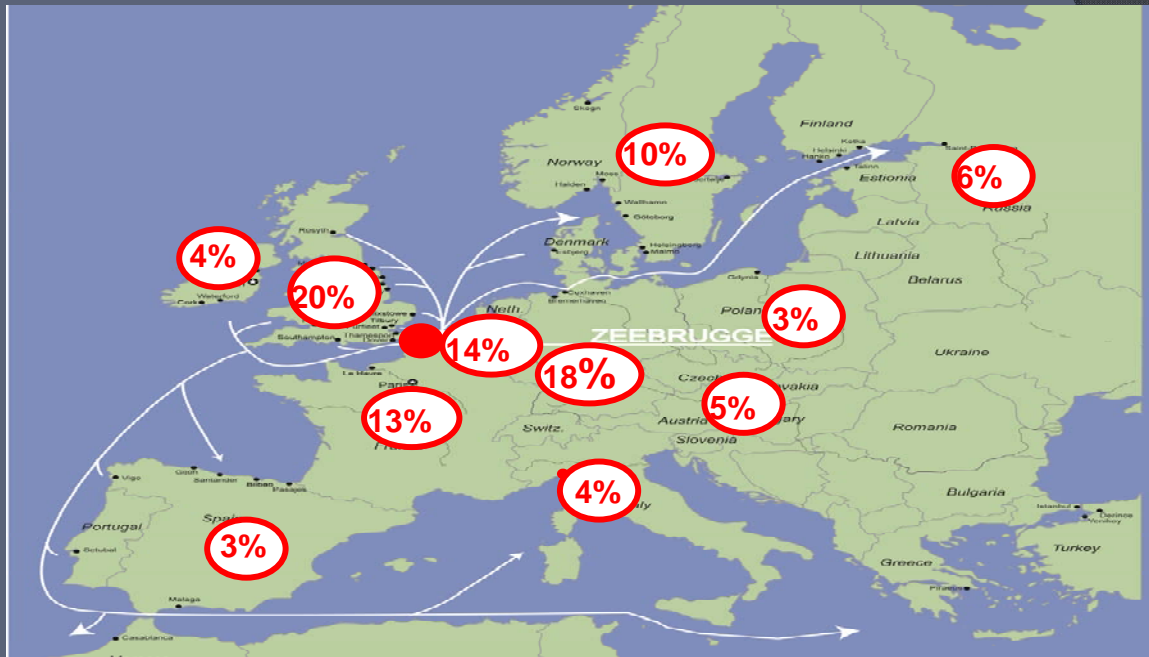

**PORT OF ZEEBRUGGE
YOUR LOGISTIC GATEWAY TO EUROPE**

**Joachim Coens
Chairman – Managing Director
Tianjin, 15th March 2011**

Logistics through Zeebrugge.

Market coverage

Zeebrugge : your logistic gateway