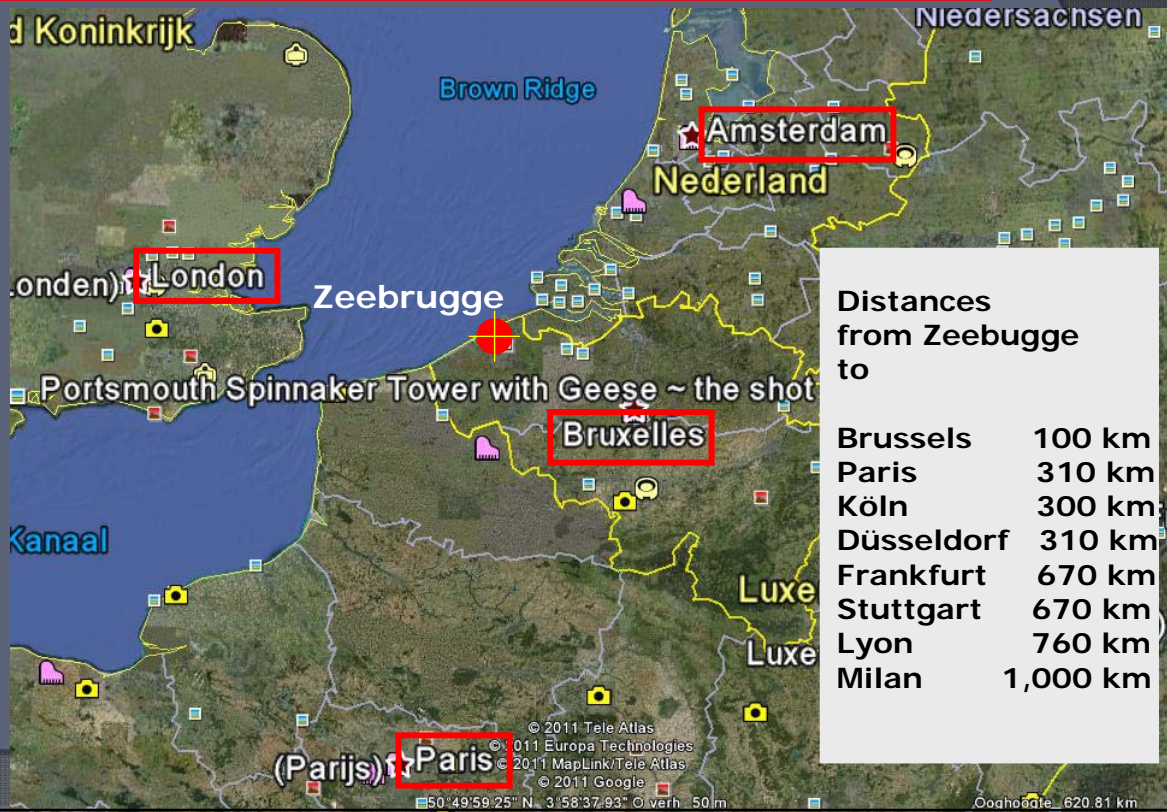

**PORT OF ZEEBRUGGE
YOUR LOGISTIC GATEWAY TO EUROPE**

**Joachim Coens
Chairman – Managing Director
Tianjin, 15th March 2011**

Logistics through Zeebrugge.

Market coverage

Zeebrugge : your logistic gateway

www.portofzeebrugge.be