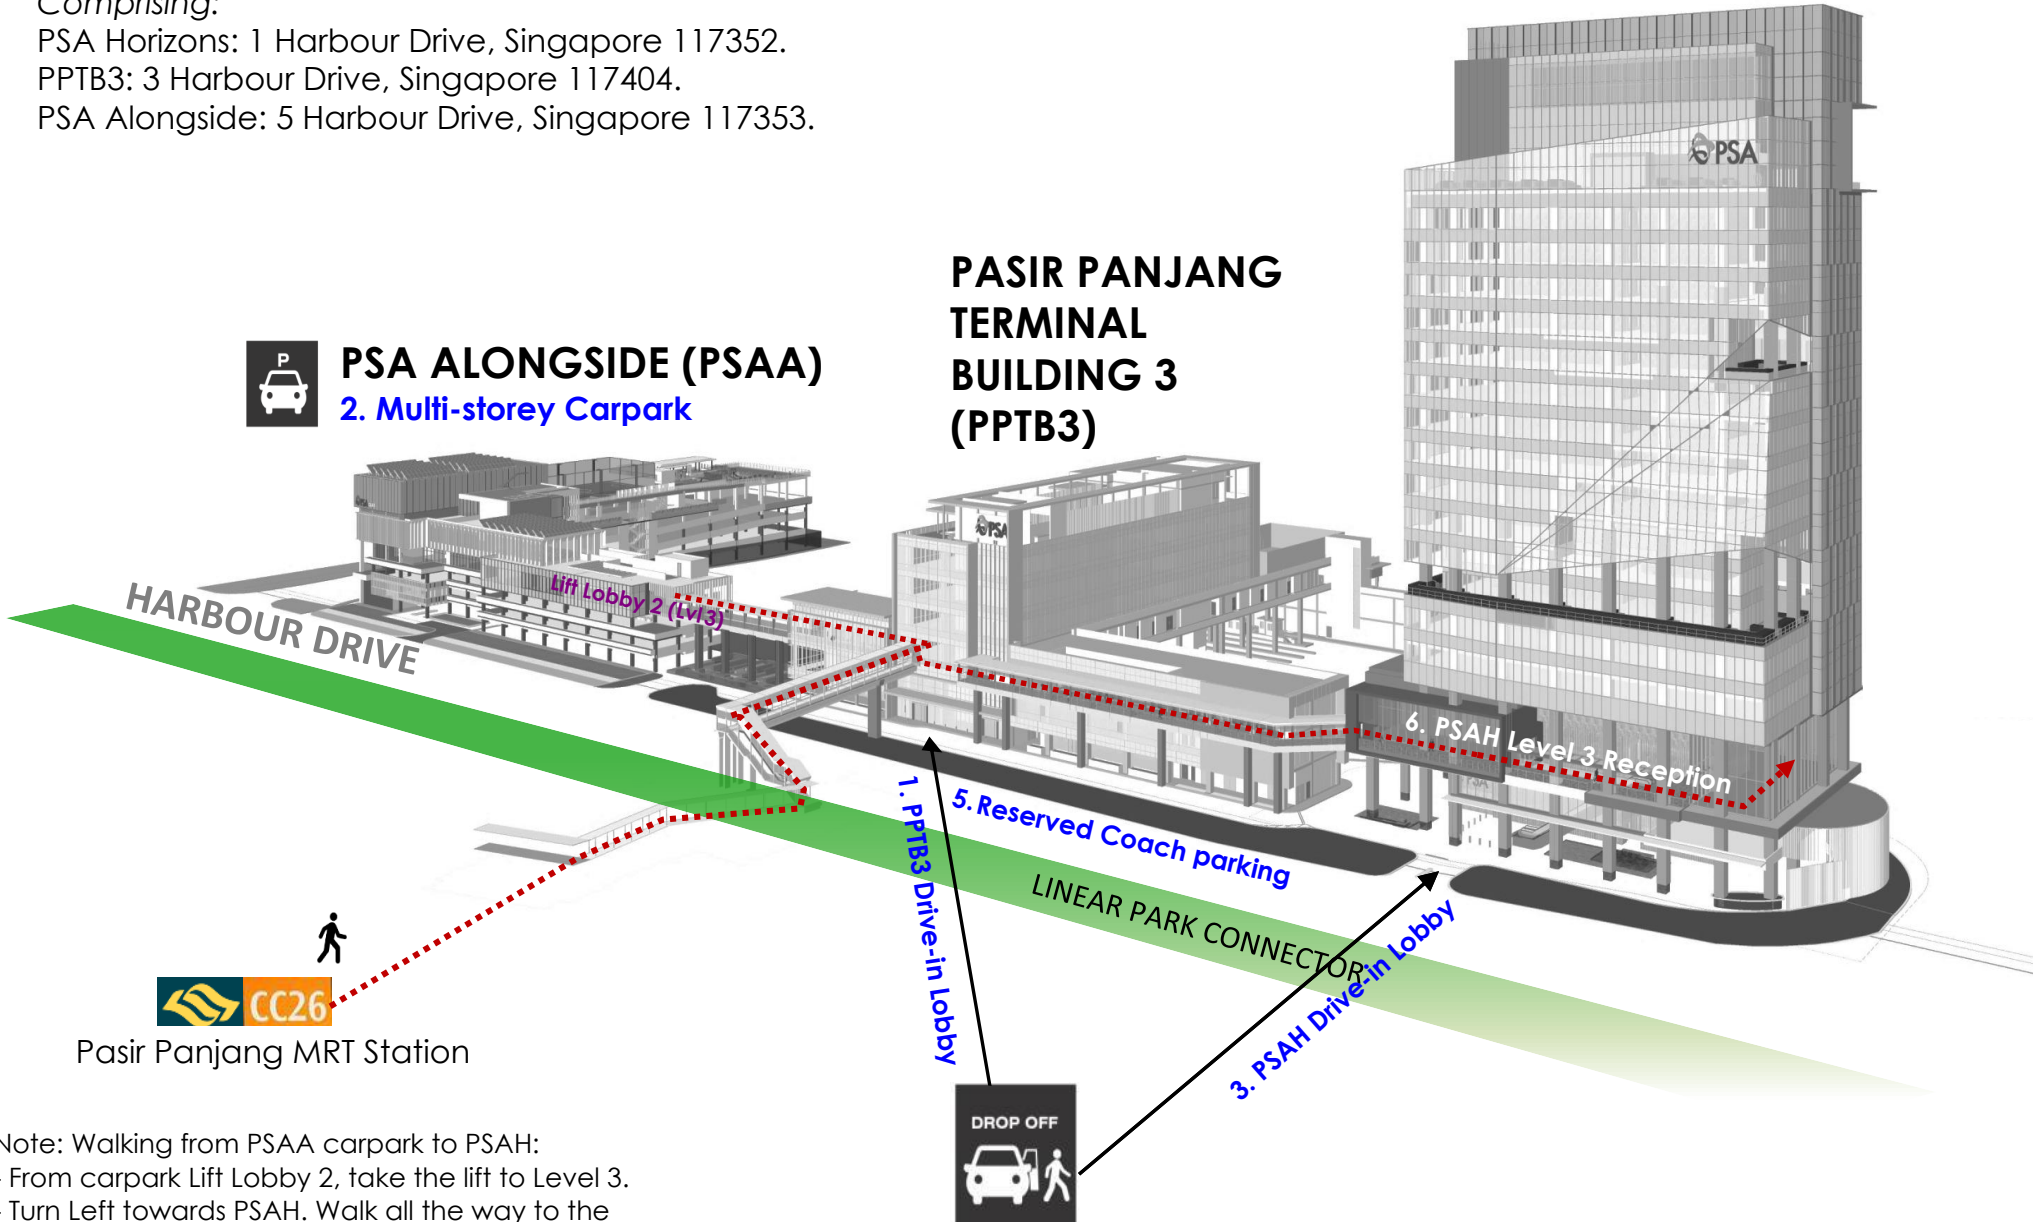

# PSA LIVEABLE CITY

Comprising:

PSA Horizons: 1 Harbour Drive, Singapore 117352.

PPTB3: 3 Harbour Drive, Singapore 117404.

PSA Alongside: 5 Harbour Drive, Singapore 117353.

## PSA HORIZONS (PSAH)

**PSA ALONGSIDE (PSAA)**  
2. Multi-storey Carpark

**PASIR PANJANG  
TERMINAL  
BUILDING 3  
(PPTB3)**

Pasir Panjang MRT Station

Note: Walking from PSAA carpark to PSAH:  
 - From carpark Lift Lobby 2, take the lift to Level 3.  
 - Turn Left towards PSAH. Walk all the way to the end, you will arrive at PSAH Level 3 Reception.

# PSA LIVEABLE CITY

USE PASIR PANJANG ROAD TO ENTER HARBOUR DRIVE

PSA Horizons Ground Floor drive-in lobby.

Escalator to PSA Horizons Level 3 Reception Lobby.